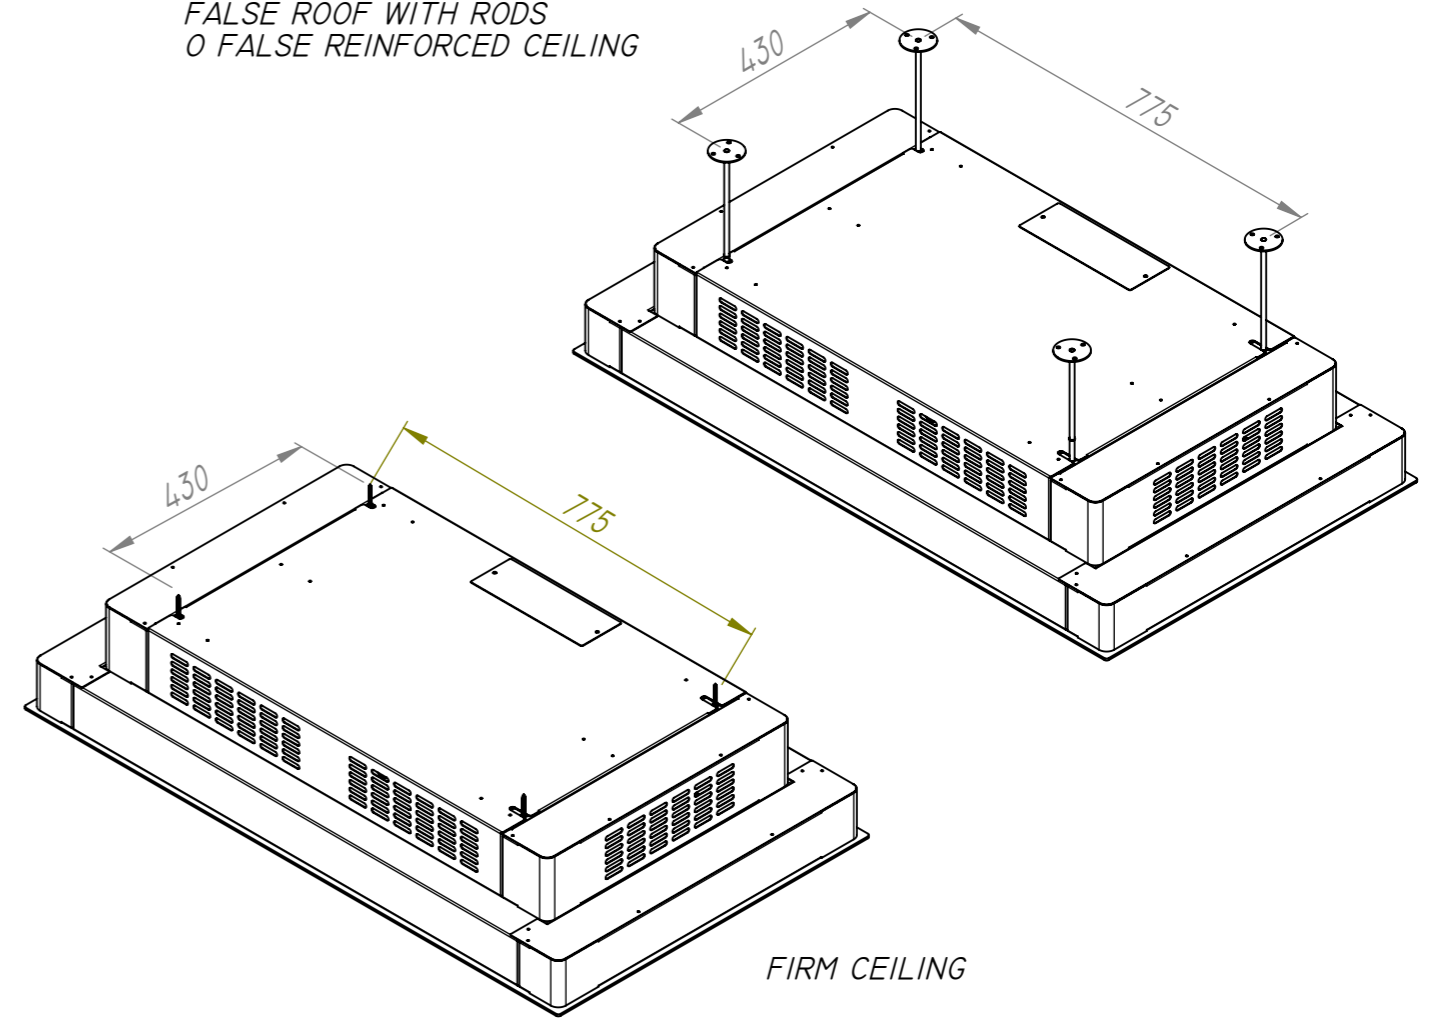

INTERNAL VIEW

FALSE ROOF WITH RODS  
O FALSE REINFORCED CEILING

FIRM CEILING

<b>Model:</b>	LEGEND W	<b>Units:</b>	mm		
<b>Code:</b>					
<b>Description:</b>	Ceiling hood 1200 x 700				
<b>Observations:</b>					
		<b>Date:</b>	30/11/2020	<b>Sheet:</b>	A3
		<b>Rev.</b>		<b>Scale:</b>	1:8