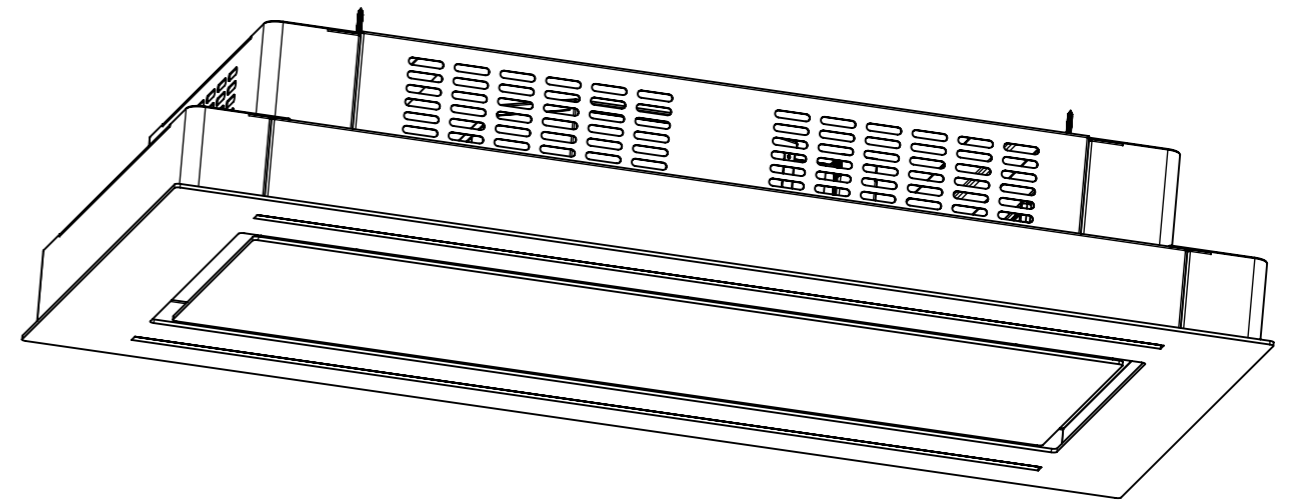

INTERNAL VIEW

FALSE ROOF WITH RODS  
O FALSE REINFORCED CEILING

FIRM CEILING

<b>Model:</b>	LEGEND W	<b>Units:</b>	mm		
<b>Code:</b>					
<b>Description:</b>	Ceiling hood 1200 x 700				
<b>Observations:</b>					
		<b>Date:</b>	30/11/2020	<b>Sheet:</b>	A3
		<b>Rev.</b>		<b>Scale:</b>	1:8